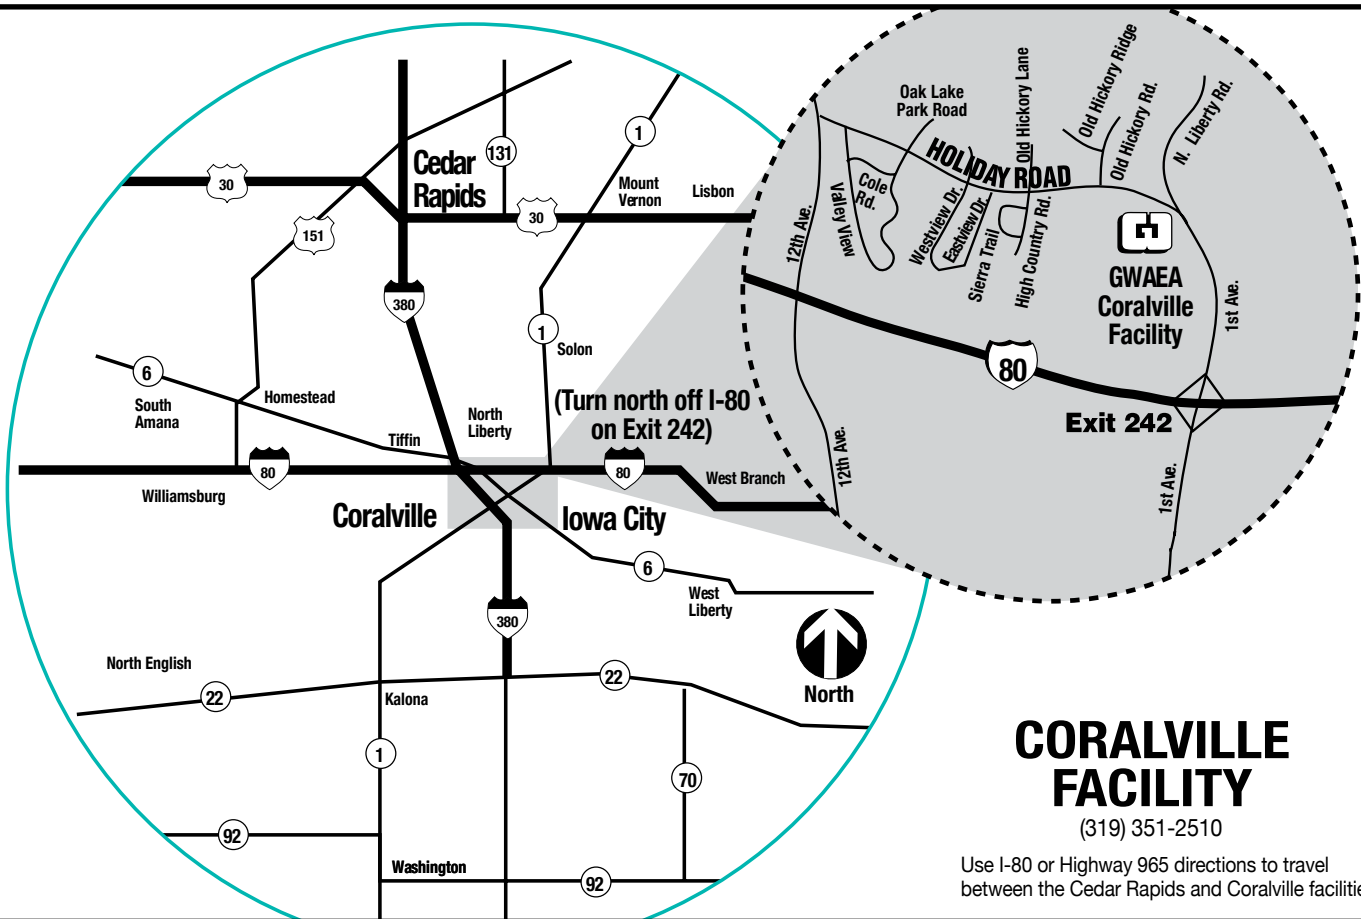

From Cedar Rapids/I-380—

Take I-380 South to the I-80 interchange. Turn off at the I-80 East exit. Follow I-80 East to exit 242. Turn left at exit 242 (First Avenue), by the HAMPTON INN. Follow the curve, turning left onto Holiday Road. Grant Wood AEA is on the left side of Holiday Road.

From Downtown Iowa City—

Take Dubuque Street to the I-80 West exit. Follow I-80 West to exit 242. Turn right at exit 242 (First Avenue), by the Hampton Inn. Follow the curve, turning left onto Holiday Road. Grant Wood AEA is on the left side of Holiday Road.

Via I-80—

Follow I-80 to exit 242. Turn north at exit 242 (First Avenue), by the Hampton Inn. Follow the curve, turning left onto Holiday Road. Grant Wood AEA is on the left side of Holiday Road.

Via Highway 1—

Take Highway 1 to Mormon Trek Blvd. Follow Mormon Trek Blvd. to First Avenue. Continue on First Avenue, past I-80 and the Hampton Inn. Follow the curve, turning left onto Holiday Road. Grant Wood AEA is on the left side of Holiday Road.

Via Highway 965 (Sixth Street SW)—

Take Highway 965 to the I-80 interchange. Take I-80 East to exit 242. Turn left at exit 242 (First Avenue), by the Hampton Inn. Follow the curve, turning left onto Holiday Road. Grant Wood AEA is on the left side of Holiday Road.

Via Highway 6—

Take Highway 6 to First Avenue. Continue on First Avenue past I-80 and the Hampton Inn. Follow the curve, turning left onto Holiday Road. Grant Wood AEA is on the left side of Holiday Road.

DIRECTIONS